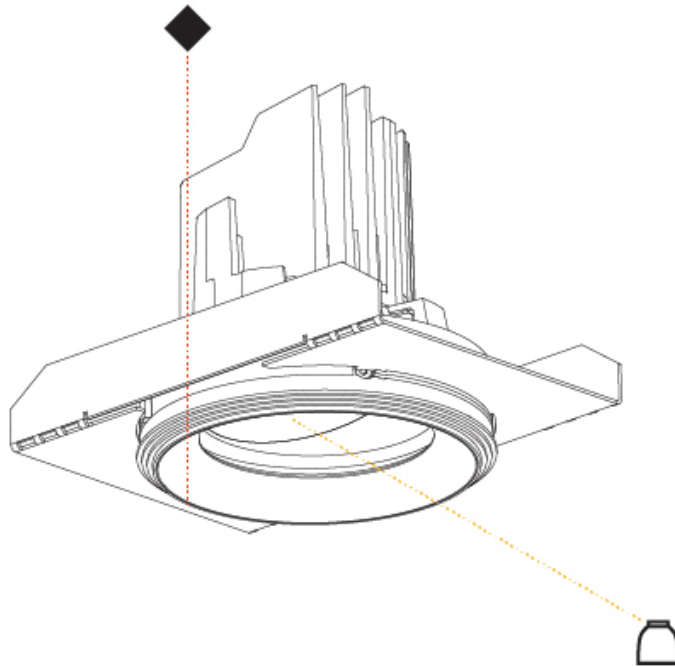

BIONIQ ROUND ADJUSTABLE TRIMLESS

A35527-

PROJECT

TYPE

SPECIFIER

QUANTITY

DATE